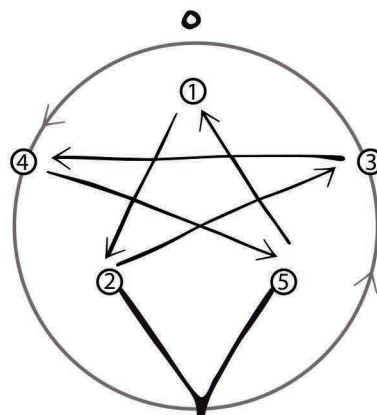

Snapshot of cauldron energies

Name:

Date:

①

Spirit of Goddess point

- Hot
- Cold
- Warm
- Cool
- Neutral

Other:.....

Enchantress ④

- Hot
- Cold
- Warm
- Cool
- Neutral

Other:.....

③

Mother

- Hot
- Cold
- Warm
- Cool
- Neutral

Other:.....

Maiden ②

- Hot
- Cold
- Warm
- Cool
- Neutral

Other:.....

⑤

Crone

- Hot
- Cold
- Warm
- Cool
- Neutral

Other:.....

Hot = very low in energy.
 Warm = a little low in energy.
 Cold = a block.
 Cool = a small block.